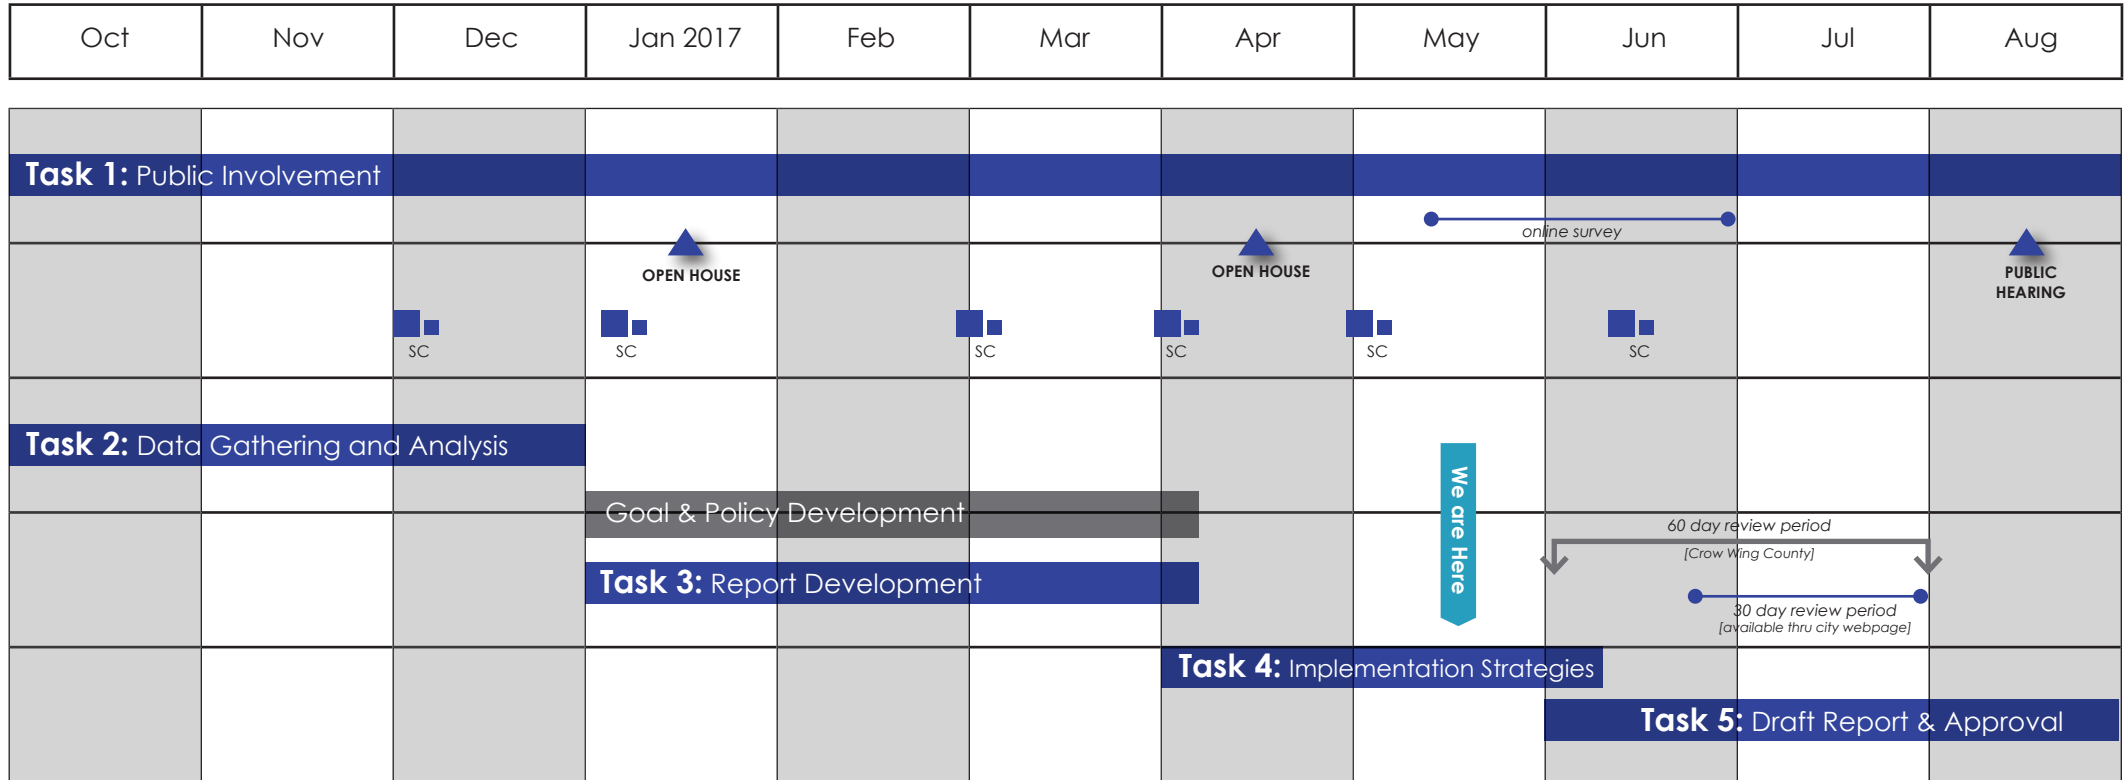

City of Nisswa Comprehensive Plan Schedule

▲ public involvement meeting ■ ■ Steering Committee (SC) meeting

All work items completed to date are located on the project's landing page: CityofNisswa.com

Note: It should be noted that the above schedule is a general representation of the tasks completed to date, and a general representation of document posting timelines and City Council approval.